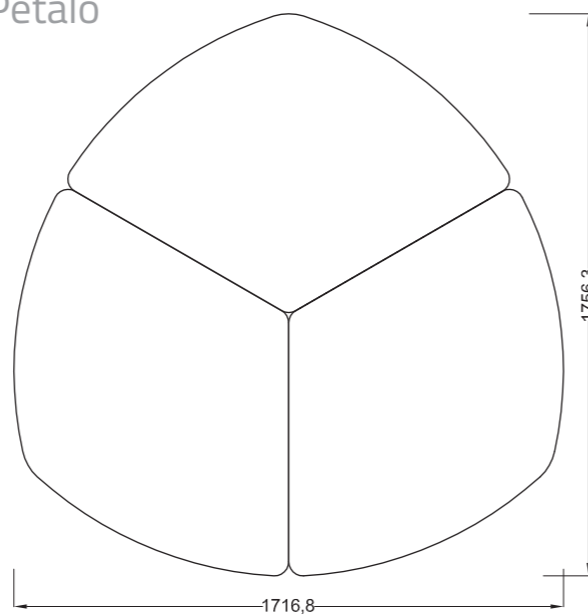

Table Trapezio - Table Trapezio

TAVOLO TRAPEZIO DA 160

TAVOLO TRAPEZIO DA 140

TAVOLO TRAPEZIO DA 130

TAVOLO TRAPEZIO DA 100

TAVOLO TRAPEZIO DA 85

- COMPOSIZIONE CON TRAPEZIO DA 85
- Dimensioni d'ingombro 180x160 cm. circa
- Overall dimensions 180x160 cm. approximately

Technical characteristics

TRAPEZIO FLEXIBLE TABLE. Support structure in two versions, in steel tube diam.40mm connected to each other by perimentral crosspieces of 40x20mm welded at each corner by a double weld, painted with epoxy powders. Wooden base in beech semi oval shape varnished natural. The structure supports a top and is secured by wide-headed screws that pass through and fixes the lower portion of the top.

The melamin top of 25mm. With minimum radius of 44mm radius. All edges and corners of the board have a radius conforming safety standards with radius of 3mm. The table can be fixed height or adjustable, can have wheels, can have bookshelf in polypropilene, metal grid or with guides support chairs. Cuffs adjustable at the base.

- DIMENSIONI PIANI TRAPEZIO
- Dimension Table Trapezio
- Dimension Table Trapezio

STOLIK PETALO
Table Petalo - Table Petalo

- DIMENSIONI PIANO PETALO
- Dimension Table Petalo
- Dimension Table Petalo

STOLIK QUADRO
Table Quadro - Table Quadro