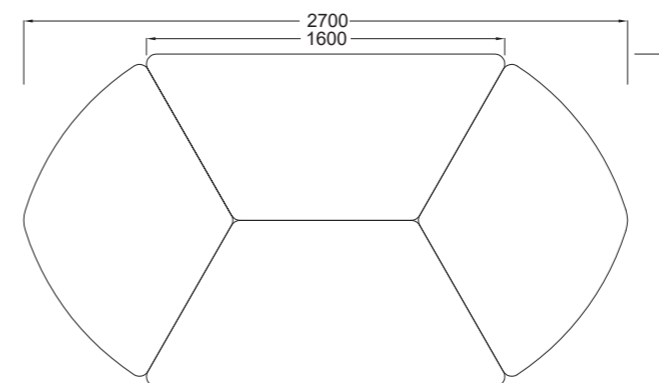

Table Trapezio - Table Trapezio

TAVOLO TRAPEZIO DA 160

TAVOLO TRAPEZIO DA 140

TAVOLO TRAPEZIO DA 130

TAVOLO TRAPEZIO DA 100

TAVOLO TRAPEZIO DA 85

- COMPOSIZIONE CON TRAPEZIO DA 85
- Dimensioni d'ingombro 180x160 cm. circa
- Overall dimensions 180x160 cm. approximately

Technical characteristics

TRAPEZIO FLEXIBLE TABLE. Support structure in two versions, in steel tube diam.40mm connected to each other by perimentral crosspieces of 40x20mm welded at each corner by a double weld, painted with epoxy powders. Wooden base in beech semi oval shape varnished natural. The structure supports a top and is secured by wide-headed screws that pass through and fixes the lower portion of the top.

The melamin top of 25mm. With minimum radius of 44mm radius. All edges and corners of the board have a radius conforming safety standards with radius of 3mm. The table can be fixed height or adjustable, can have wheels, can have bookshelf in polypropilene, metal grid or with guides support chairs. Cuffs adjustable at the base.

- DIMENSIONI PIANI TRAPEZIO
- Dimension Table Trapezio
- Dimension Table Trapezio

STOLIK PETALO
Table Petalo - Table Petalo

- DIMENSIONI PIANO PETALO
- Dimension Table Petalo
- Dimension Table Petalo

STOLIK QUADRO
Table Quadro - Table Quadro