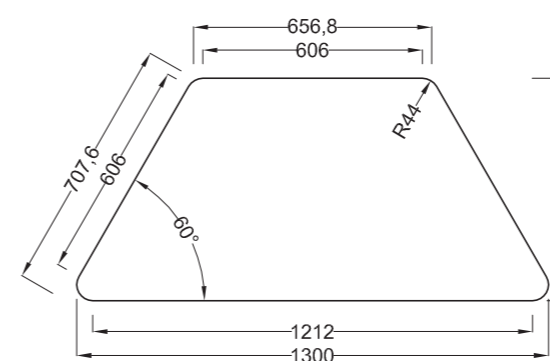

Table Trapezio - Table Trapezio

TAVOLO TRAPEZIO DA 160

TAVOLO TRAPEZIO DA 140

TAVOLO TRAPEZIO DA 130

TAVOLO TRAPEZIO DA 100

TAVOLO TRAPEZIO DA 85

- COMPOSIZIONE CON TRAPEZIO DA 85
- Dimensioni d'ingombro 180x160 cm. circa
- Overall dimensions 180x160 cm. approximately

The melamin top of 25mm. With minimum radius of 44mm radius. All edges and corners of the board have a radius conforming safety standards with radius of 3mm. The table can be fixed height or adjustable, can have wheels, can have bookshelf in polypropilene, metal grid or with guides support chairs. Cuffs adjustable at the base.

- DIMENSIONI PIANO QUADRO
- Dimension Table Quadro
- 65x65x59/64/71/76/82h. cm.

COMPOSIZIONE TAVOLO QUADRO CON TRAPEZIO PIANO DA 100
| Dimensioni d'ingombro 392x232 cm. circa
| Overall dimensions 392x232 cm. approximately

SA

DIMENSIONI

1741SA	85x53x59/64/71/76/82h. cm
1766SA	100x57x59/64/71/76/82h. cm
1705SA	130x62x59/64/71/76/82h. cm
1707SA	140x64x59/64/71/76/82h. cm
1709SA	160x74x59/64/71/76/82h. cm

ALTEZZE High Table - Hauteur Table