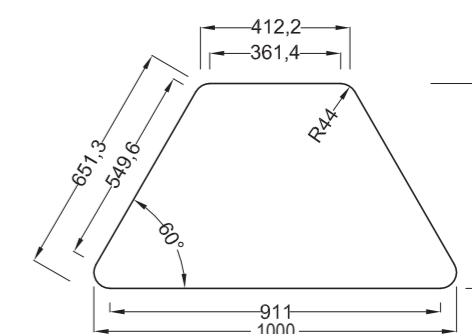

Table Trapezio - Table Trapezio

TAVOLO TRAPEZIO DA 160

TAVOLO TRAPEZIO DA 140

TAVOLO TRAPEZIO DA 130

TAVOLO TRAPEZIO DA 100

TAVOLO TRAPEZIO DA 85

- COMPOSIZIONE CON TRAPEZIO DA 85
- Dimensioni d'ingombro 180x160 cm. circa
- Overall dimensions 180x160 cm. approximately

Technical characteristics

TRAPEZIO FLEXIBLE TABLE. Support structure in two versions, in steel tube diam.40mm connected to each other by perimentral crosspieces of 40x20mm welded at each corner by a double weld, painted with epoxy powders. Wooden base in beech semi oval shape varnished natural. The structure supports a top and is secured by wide-headed screws that pass through and fixes the lower portion of the top.

The melamin top of 25mm. With minimum radius of 44mm radius. All edges and corners of the board have a radius conforming safety standards with radius of 3mm. The table can be fixed height or adjustable, can have wheels, can have bookshelf in polypropilene, metal grid or with guides support chairs. Cuffs adjustable at the base.

- DIMENSIONI PIANO QUADRO
- Dimension Table Quadro
- 65x65x59/64/71/76/82h. cm.

COMPOSIZIONE TAVOLO QUADRO CON TRAPEZIO PIANO DA 100
| Dimensioni d'ingombro 392x232 cm. circa
| Overall dimensions 392x232 cm. approximately